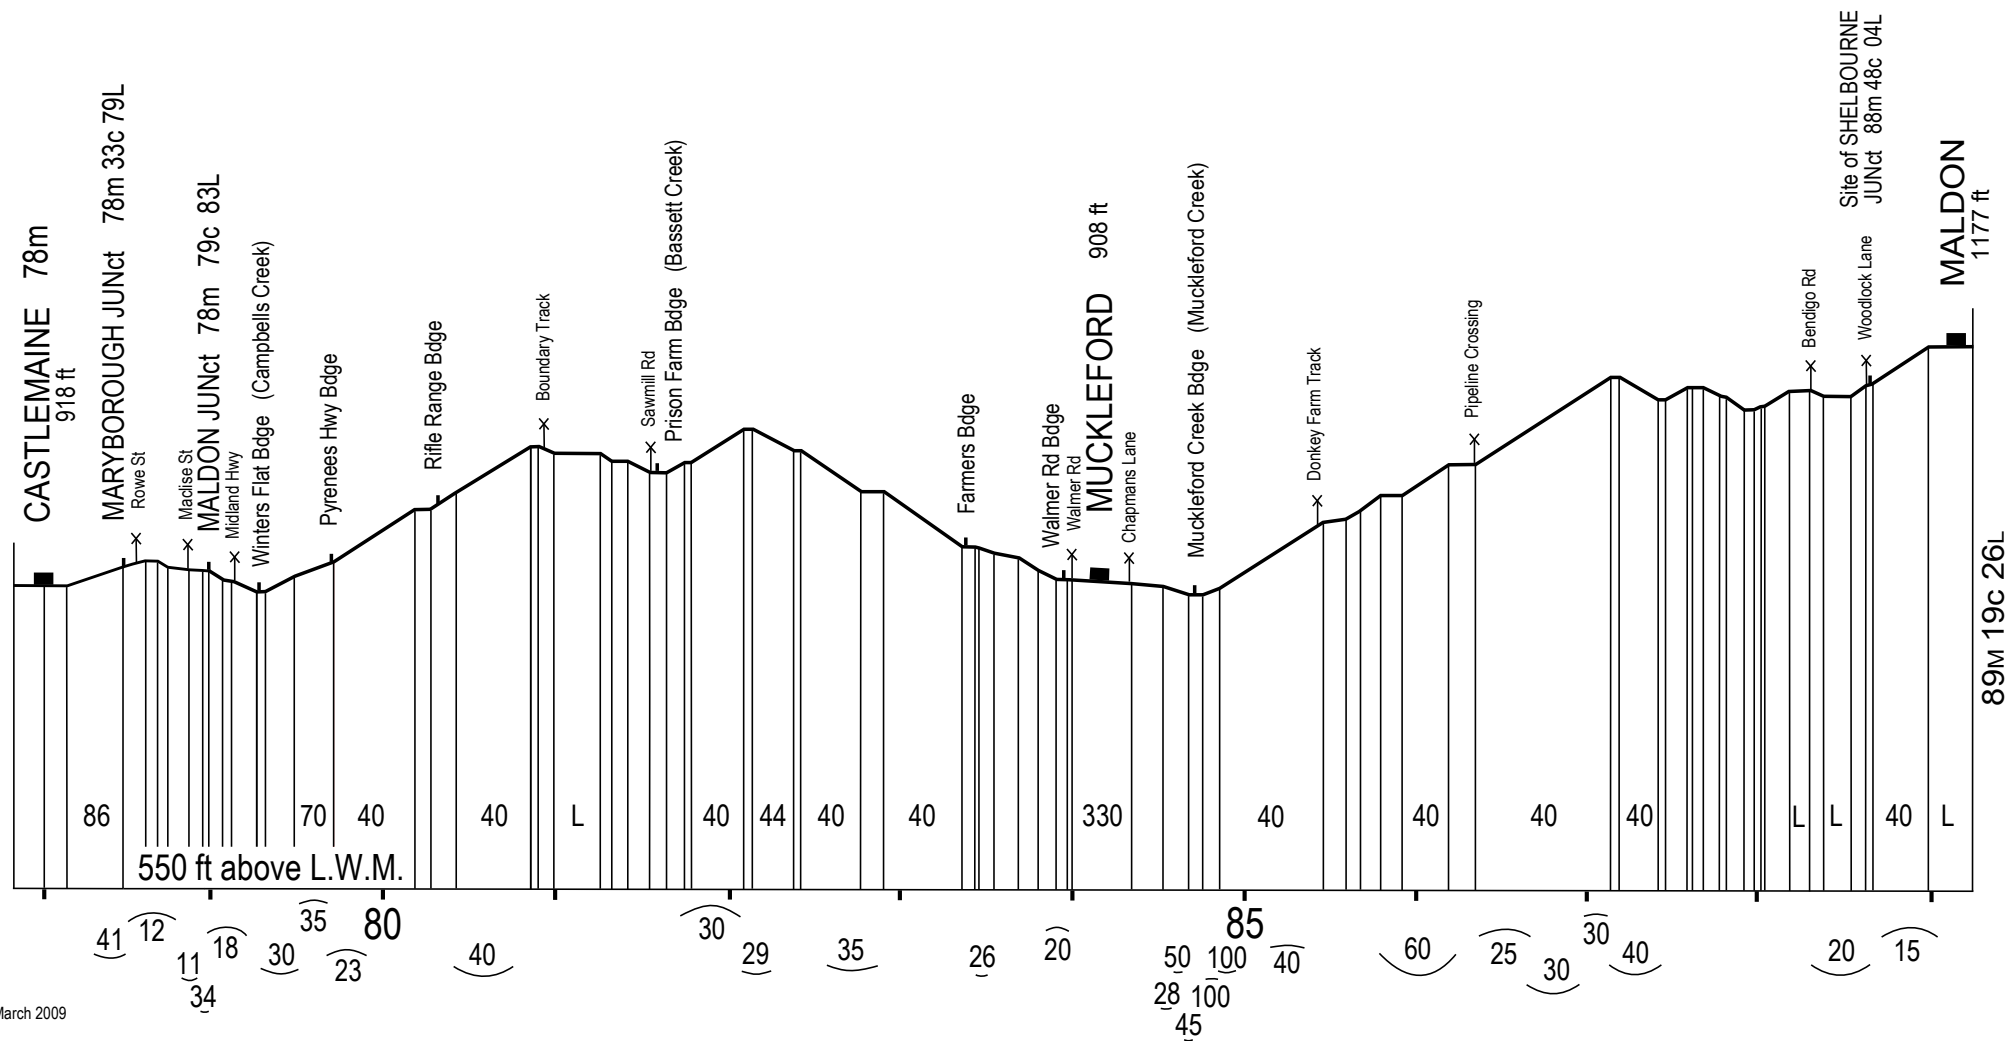

1874 - - - - 1884
 Maryborough Line (VicTrack) Maldon Line (VGR)

1884 - - - -

Victorian Goldfields Railway Castlemaine - Maldon

March 2009

<p>MALDON 1177 ft Station and Altitude</p>	<p>1884 Year Line Opened</p>	<p>Public Road Crossing</p>	<p>40 Gradient 1 in 40</p>	<p>85 Miles from Melbourne</p>	<p>40 Radius of Curve in Chains</p>
--	----------------------------------	-----------------------------	------------------------------------	------------------------------------	---